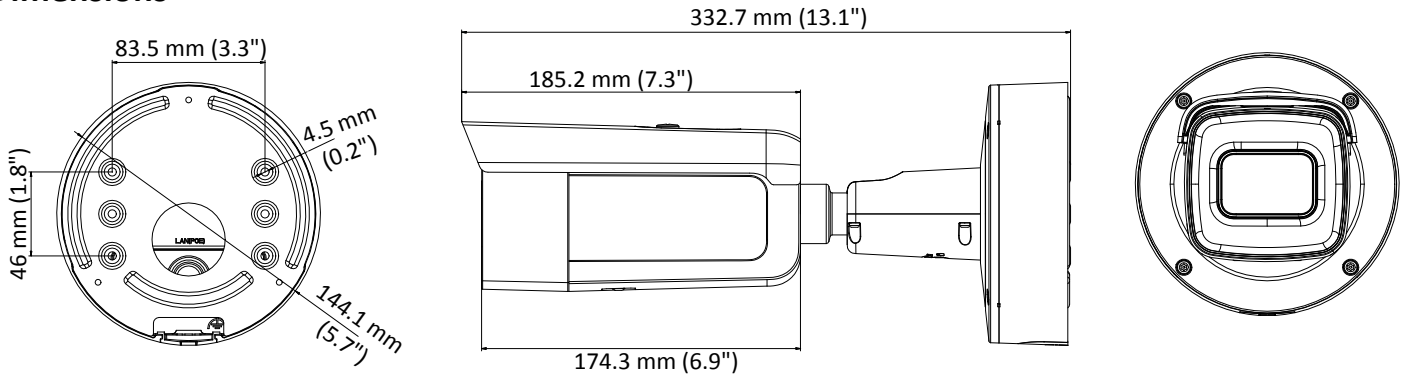

Dimensions

Accessories

Distributed by