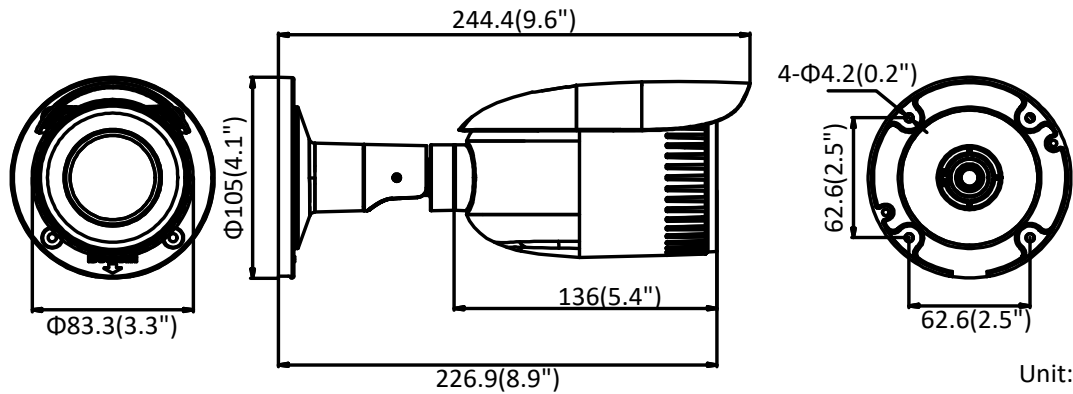

	802.1X, QoS, IPv6, UDP, Bonjour
General Function	One-key reset, anti-flicker, heartbeat, mirror, password protection, privacy mask, watermark
API	ONVIF (PROFILE S, PROFILE G), ISAPI
Simultaneous Live View	Up to 6 channels
User/Host	Up to 32 users 3 levels: Administrator, Operator and User
Client	iVMS-4200, iVMS-4500, iVMS-5200
Web Browser	IE8+, Chrome 31.0-44, Firefox 30.0-51, Safari 8.0+
Interface	
Communication Interface	1 RJ45 10M/100M self-adaptive Ethernet port
Video Output (Without -Z)	1Vp-p composite output (75 Ω/BNC)
Reset Button	Yes
General	
Operating Conditions	-30 °C to 60 °C (-22 °F to 140 °F), humidity: 95% or less (non-condensing)
Power Supply	12 VDC ± 25%, 5.5 mm coaxial power plug PoE (802.3af, class 3)
Power Consumption and Current	-Z: 12 VDC, 0.9 A, max. 11 W; PoE: (802.3af, 36 V to 57 V), 0.4 A to 0.2 A, max. 12.9 W -V: 12 VDC, 0.6 A, max. 7 W; PoE: (802.3af, 36 V to 57 V), 0.3 A to 0.1 A, max. 9 W
Protection Level	IP67
Material	Metal
Dimensions	Φ 105 mm × 244.4 mm (Φ 4.1" × 9.6")
Weight	Camera: approx. 1035 g (2.3 lb.) With package: approx. 1550 g (3.4 lb.)

Available Models

HWI-B640H-V (2.8 mm to 12 mm), HWI-B640H-Z (2.8 mm to 12 mm)

Dimension

Unit: mm

Accessory

DS-1260ZJ

Distributed by

HIKVISION[®] HiWatch Series