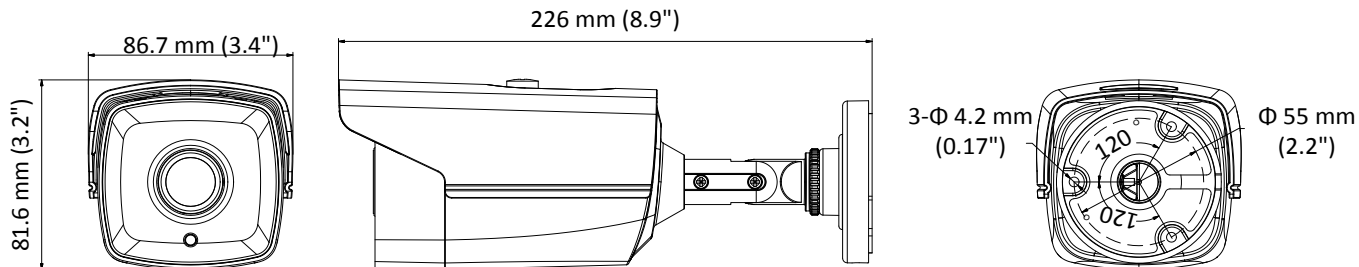

Order Models

DS-2CE16D0T-IT3E

Dimension