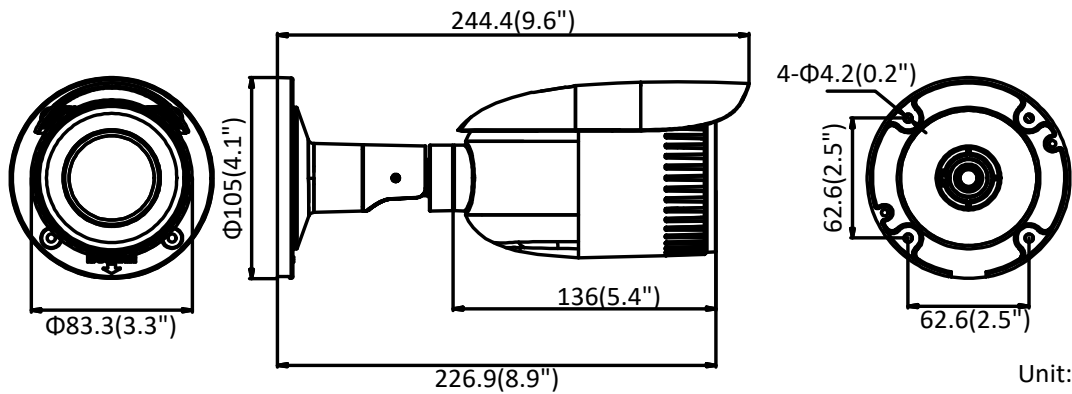

	802.1X, QoS, IPv6, UDP, Bonjour
General Function	One-key reset, anti-flicker, heartbeat, mirror, password protection, privacy mask, watermark
API	ONVIF (PROFILE S, PROFILE G), ISAPI
Simultaneous Live View	Up to 6 channels
User/Host	Up to 32 users 3 levels: Administrator, Operator and User
Client	iVMS-4200, iVMS-4500, iVMS-5200
Web Browser	IE8+, Chrome 31.0-44, Firefox 30.0-51, Safari 8.0+
Interface	
Communication Interface	1 RJ45 10M/100M self-adaptive Ethernet port
Video Output (Without -Z)	1Vp-p composite output (75 Ω/BNC)
Reset Button	Yes
General	
Operating Conditions	-30 °C to 60 °C (-22 °F to 140 °F), humidity: 95% or less (non-condensing)
Power Supply	12 VDC ± 25%, 5.5 mm coaxial power plug PoE (802.3af, class 3)
Power Consumption and Current	-Z: 12 VDC, 0.9 A, max. 11 W; PoE: (802.3af, 36 V to 57 V), 0.4 A to 0.2 A, max. 12.9 W -V: 12 VDC, 0.6 A, max. 7 W; PoE: (802.3af, 36 V to 57 V), 0.3 A to 0.1 A, max. 9 W
Protection Level	IP67
Material	Metal
Dimensions	Φ 105 mm × 244.4 mm (Φ 4.1" × 9.6")
Weight	Camera: approx. 1035 g (2.3 lb.) With package: approx. 1550 g (3.4 lb.)

Available Models

HWI-B640H-V (2.8 mm to 12 mm), HWI-B640H-Z (2.8 mm to 12 mm)

Dimension

Unit: mm

Accessory

DS-1260ZJ

Distributed by

HIKVISION[®] HiWatch Series