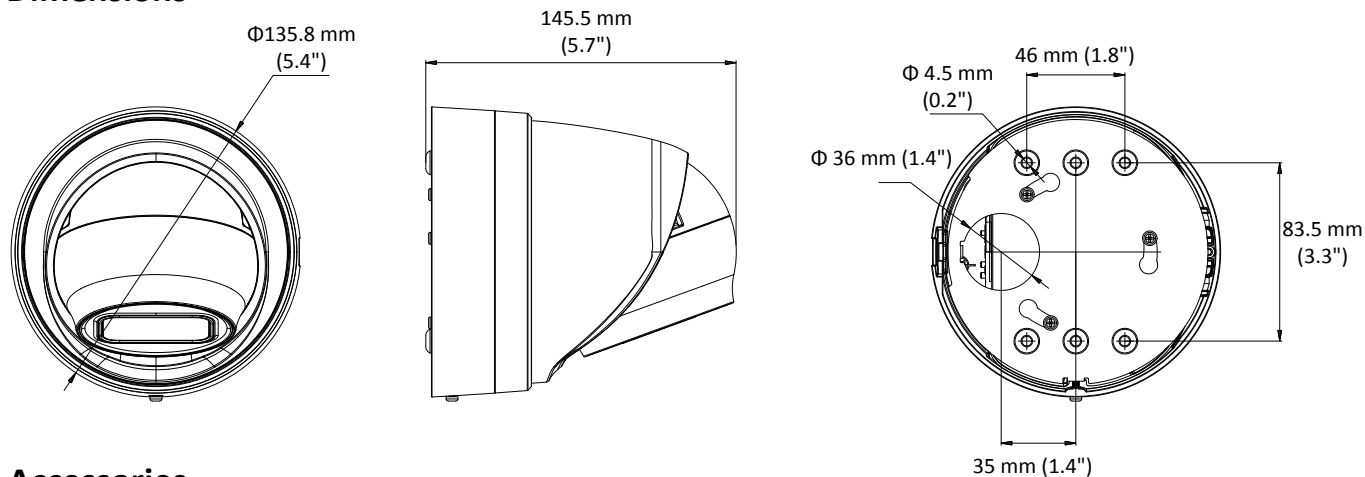

Available Model:

DS-2CD2H83G0-IZS (2.8 to 12 mm)

Dimensions

Accessories

Wall Mount

Pendant Mount

DS-1281ZJ-DM23

Inclined Ceiling Mount

Vertical Pole Mount

Corner Mount

Wall Mount
with Junction Box

Distributed by