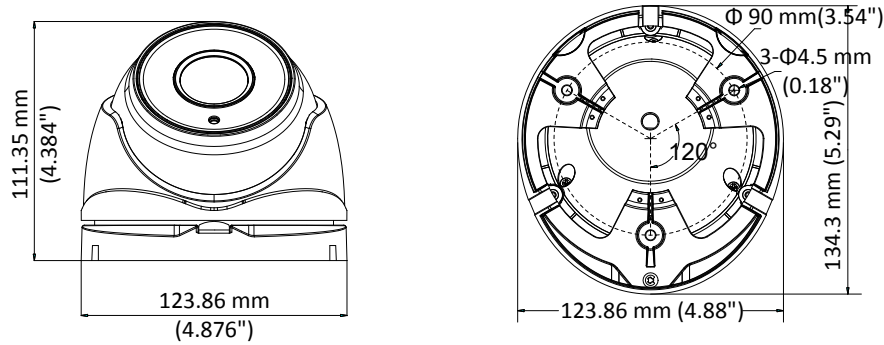

Specification

Camera	
Image Sensor	2.0 megapixel progressive scan CMOS
Signal System	PAL/NTSC
Frame Rate	PAL: 1080p@25fps NTSC: 1080p@30fps
Resolution	1920 (H) × 1080 (V)
Min. illumination	Color: 0.005 Lux @ (F1.2, AGC ON), 0 Lux with IR
Shutter Time	PAL: 1/25 s to 1/50, 000 s NTSC: 1/30 s to 1/50, 000 s
Slow Shutter	Max. 16 times
Lens	2.8 mm to 12 mm motorized vari-focal lens
Horizontal Field of View	32.1° to 103°
Lens Mount	Φ14
Day & Night	IR cut filter
Angle Adjustment	Pan: 0° to 360°, Tilt: 0° to 75°, Rotate: 0° to 360°
Synchronization	Internal synchronization
WDR (Wide Dynamic Range)	> 120 dB
Menu	
AGC	Support
Day/Night Mode	Auto/Color/BW (Black and White)
White Balance	ATW/MANUAL
Privacy Mask	ON/OFF, 4 programmable privacy masks
Motion Detection	4 programmable motion areas
Backlight Compensation	WDR/BLC/HLC/OFF
3D DNR (Digital Noise Reduction)	Level 1 to 10
Language	English, Chinese
Functions	Brightness, Sharpness, Mirror, Smart IR
Interface	
Video Output	1 HD analog output
General	
Operating Conditions	-40 °C to 60 °C (-40 °F to 140 °F), humidity: 90% or less (non-condensation)
Power Supply	12 VDC ±25%/PoC.at
Power Consumption	Max. 7.5 W
Ingress Protection	IP67
Material	Metal
IR Range	Up to 40 m
Communication	Up the coax, Protocol: HIKVISION-C (TVI output)
Dimensions	134.3 mm × 123.9 mm × 111.4 mm (5.29" × 4.88" × 4.39")
Weight	Approx. 750 g (1.57 lb.)

Order Models

DS-2CE56D8T-IT3ZE

* PoC function is only available when cooperating with DS-1TPXXX.

Dimension

Accessory

DS-1273ZJ-130-TRL
Wall Mounting Bracket

DS-1275ZJ
Vertical Pole Mounting Bracket

DS-1276ZJ
Corner Mounting Bracket