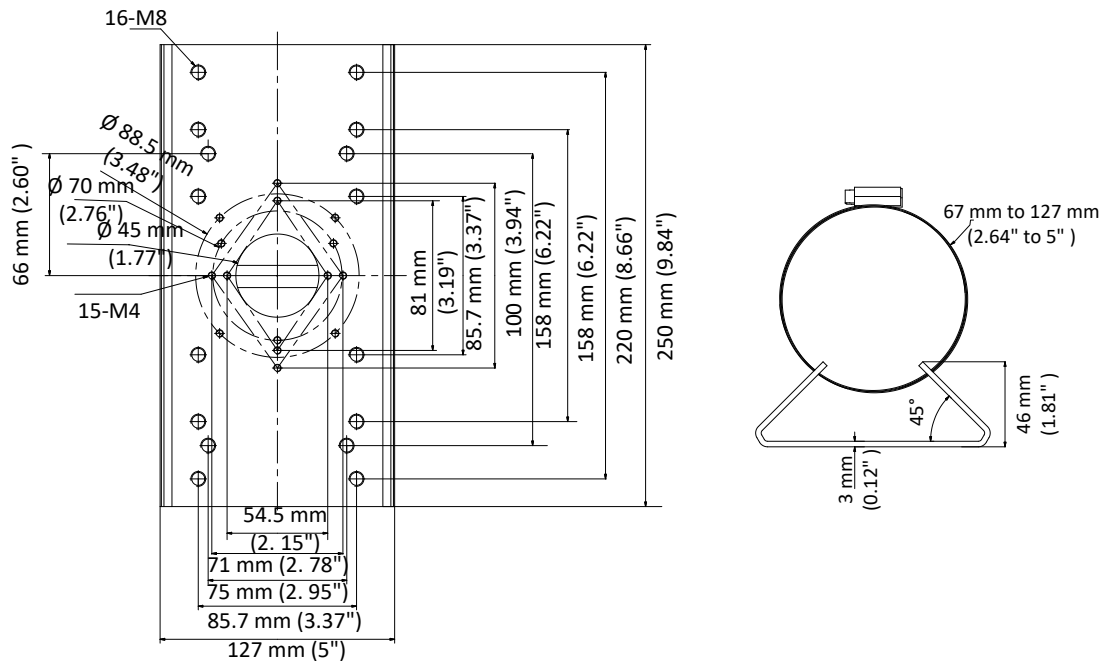

DS-1275ZJ-SUS

Horizontal Pole Mount

Feature

- Stainless steel with surface spray treatment
- One piece stainless steel formation ensures the reliable structure
- Adjustable diameter from 67 mm to 127 mm

Dimension

Available Model

DS-1275ZJ-SUS

Parameter

Model	DS-1275ZJ-SUS
Parameters	Horizontal Pole Mount
Appearance	Hikvision White
Material	Stainless Steel
Dimension	127 mm × 46 mm × 250 mm (5" × 1.81" × 9.84")
Weight	1480 g (3.26 lb.)

Note

- Cooperate with the pendant mount, when using this mount.
- The waterproof rubber is necessary for the outdoor application.
- The pole must be capable of supporting at least 3 times as much as the total weight of the camera, and the mount.
- The mount's maximum load capacity is 10 kg (22 lb.).