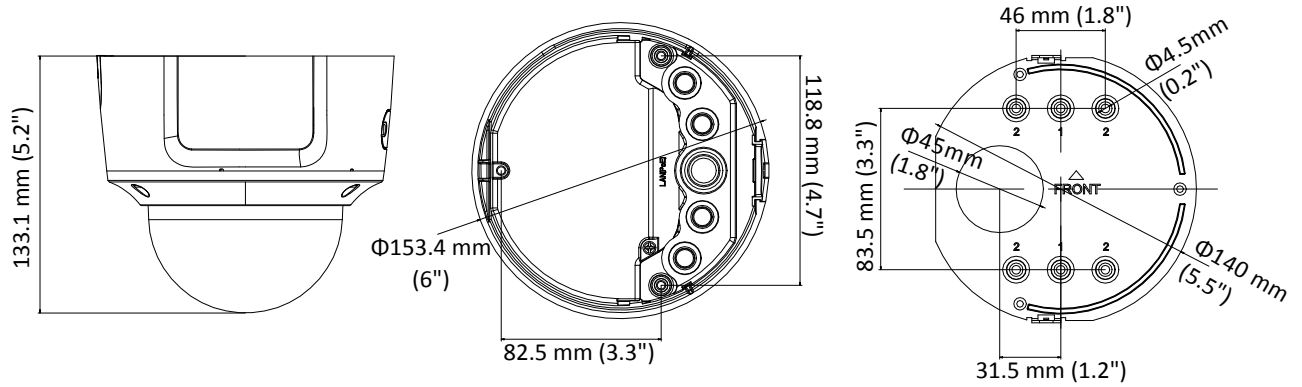

Dimensions

Accessories

DS-1475ZJ-SUS
Vertical Pole Mount

DS-1476ZJ-SUS
Corner Mount

Distributed by