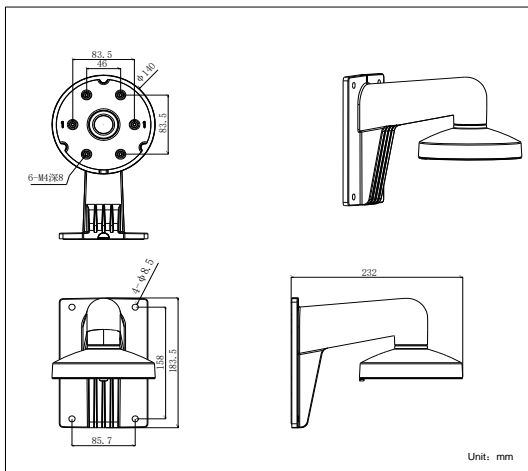

DS-1273ZJ-140

DS-2CC51xxP(N) Wall Mounting Bracket for Dome Camera

Features:

- Aluminum alloy material with surface spray treatment
- The outlet hole makes the feature looks better
- Better water proof design
- Convenient installation coordinating with lower bowl

Dimension:

Order Model:

DS-1273ZJ-140

Parameter:

Model	DS-1273ZJ-140
Parameters	DS-2CC51xxP(N) Wall Mounting Bracket for Dome Camera
Appearance	Hikvision White
Range of Application	Suitable for DS-2CC51xxP(N) dome camera wall mounting
Material	Aluminum Alloy
Dimension	Φ 140 × 182 × 120mm
Weight	703g

Notice:

- The bracket is for DS-2CC51xxP(N)-VF dome camera
- Pay attention to the color matching when select bracket
- The bracket should be installed on flat wall
- The wall must be capable of supporting over 3 times as much as the total weight of the camera and the mount
- The maximum load capacity of the bracket is 4.5KG