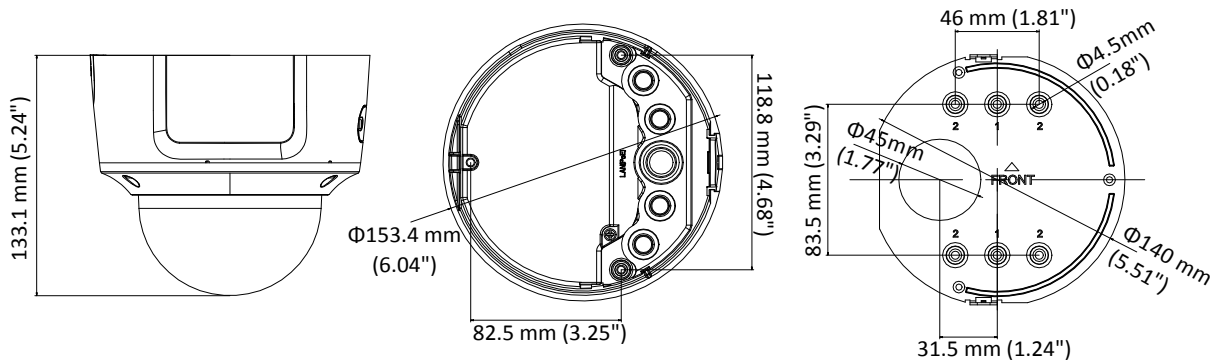

Dimensions

Accessories

DS-1475ZJ-SUS
Vertical Pole Mount

DS-1476ZJ-SUS
Corner Mount

Distributed by