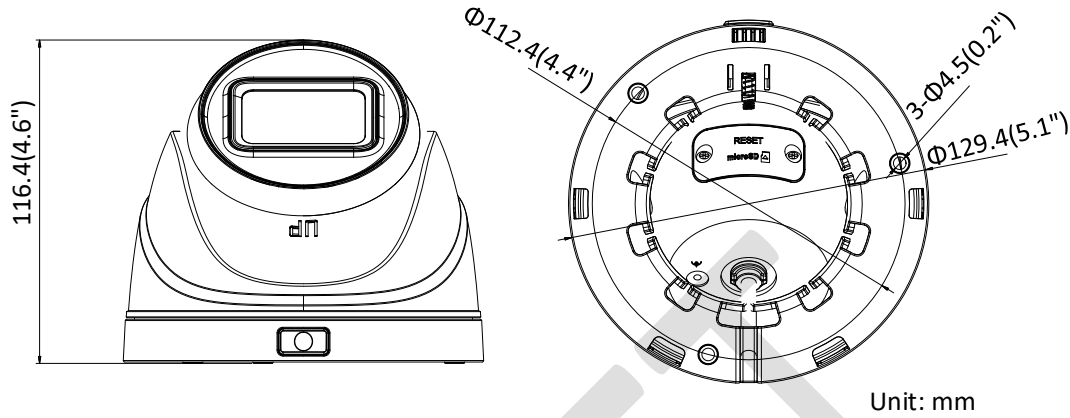

Available Model

HWI-T641H-Z(2.8 to 12 mm)

Dimensions

Accessories

Distributed by