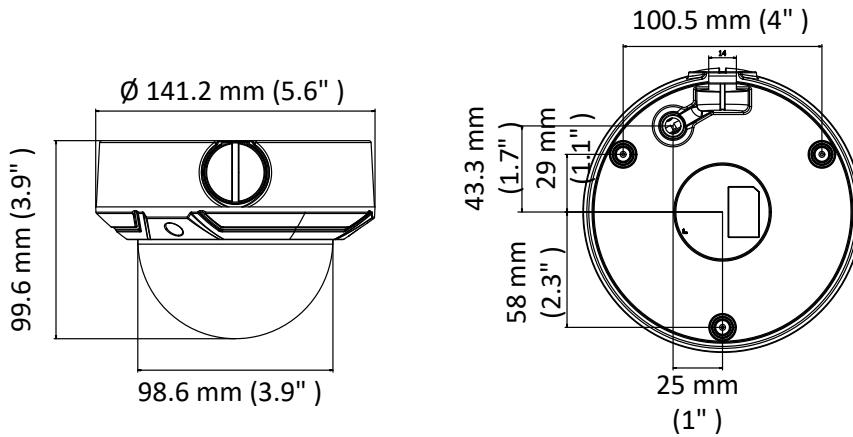

Dimension

Accessory

Distributed by

HIKVISION®
HiWatch Series

Headquarters

No.555 Qianmo Road, Binjiang District,
Hangzhou 310051, China
T +86-571-8807-5998
overseasbusiness@hikvision.com

Hikvision USA
T +1-909-895-0400
sales.usa@hikvision.com

Hikvision Europe
T +31-23-55-42-770
info.eu@hikvision.com

Hikvision Middle East
T +971-4-8816086
salesme@hikvision.com

Hikvision Russia
T +7-495-669-67-99
saleru@hikvision.com

Hikvision India
T +91-22-28469900
sales@pramahikvision.com

Hikvision Italy
T +39-0438-6902
info.it@hikvision.com

Hikvision France
T +33(0)1-85-330-450
info.fr@hikvision.com

Hikvision Spain
T +34-91-737-16-55
info.es@hikvision.com

Hikvision Poland
T +48-22-460-01-50
poland@hikvision.com

Hikvision UK
T +01628-902140
support.uk@hikvision.com

Hikvision Singapore
T +65-6684-4718
sg@hikvision.com

Hikvision Oceania
T +61-2-8599-4233
salesau@hikvision.com

Hikvision Canada
T +1-909-895-0400
sales.usa@hikvision.com

Hikvision Korea
T +82-31-731-8841
sales.korea@hikvision.com

Hikvision Brazil
T +55 11 3318-0050
Latam.support@hikvision.com

Hikvision Africa
T +27 (10) 0351172
sale.africa@hikvision.com

Hikvision Hong Kong
T +852-2151-1761