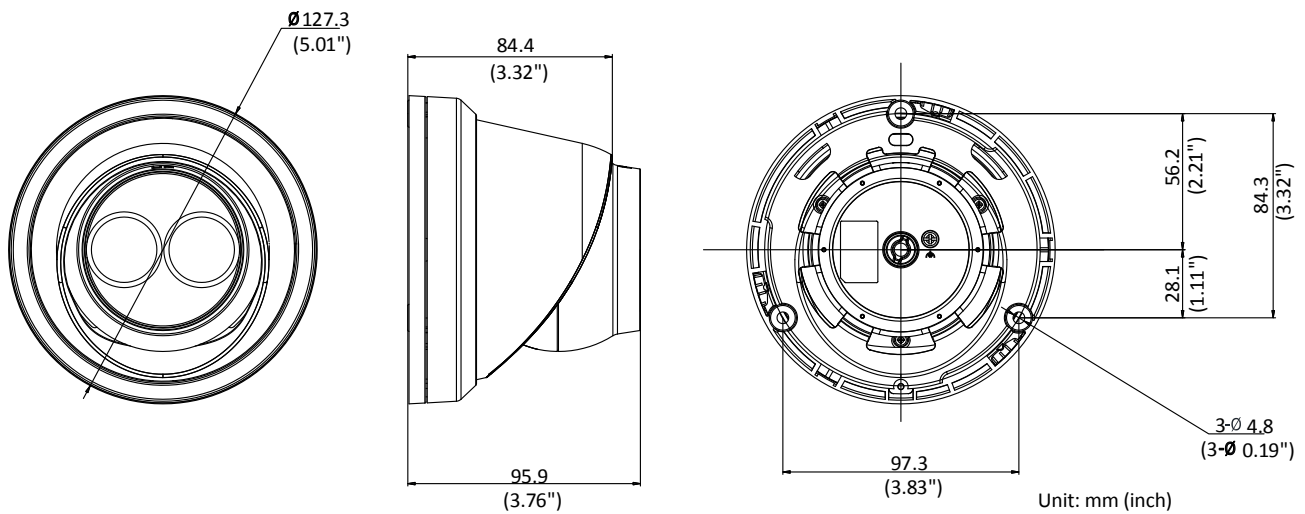

Dimensions

Accessories

Distributed by

HIKVISION®

Headquarters

No.555 Qianmo Road, Binjiang District,
Hangzhou 310051, China
T +86-571-8807-5998
overseasbusiness@hikvision.com

Hikvision USA
T +1-909-895-0400
sales.usa@hikvision.com

Hikvision Italy
T +39-0438-6902
info.it@hikvision.com

Hikvision Singapore
T +65-6684-4718
sg@hikvision.com

Hikvision Africa
T +27 (0) 0351172
sale.africa@hikvision.com

Hikvision Europe
T +31-23-55-42-770
info.eu@hikvision.com

Hikvision France
T +33(0)1-85-330-450
info.fr@hikvision.com

Hikvision Oceania
T +61-2-8599-4233
salesau@hikvision.com

Hikvision Hong Kong
T +852-2151-1761

Hikvision Middle East
T +971-4-8816086
salesme@hikvision.com

Hikvision Spain
T +34-91-737-16-55
info.es@hikvision.com

Hikvision Canada
T +1-909-895-0400
sales.usa@hikvision.com

Hikvision Russia
T +7-495-669-67-99
saleru@hikvision.com

Hikvision Poland
T +48-22-460-01-50
potand@hikvision.com

Hikvision Korea
T +82-31-731-8841
sales.korea@hikvision.com

Hikvision India
T +91-22-28469900
sales@pramahikvision.com

Hikvision UK
T +01628-902140
support.uk@hikvision.com

Hikvision Brazil
T +55 11 3318-0050
Latam.support@hikvision.com