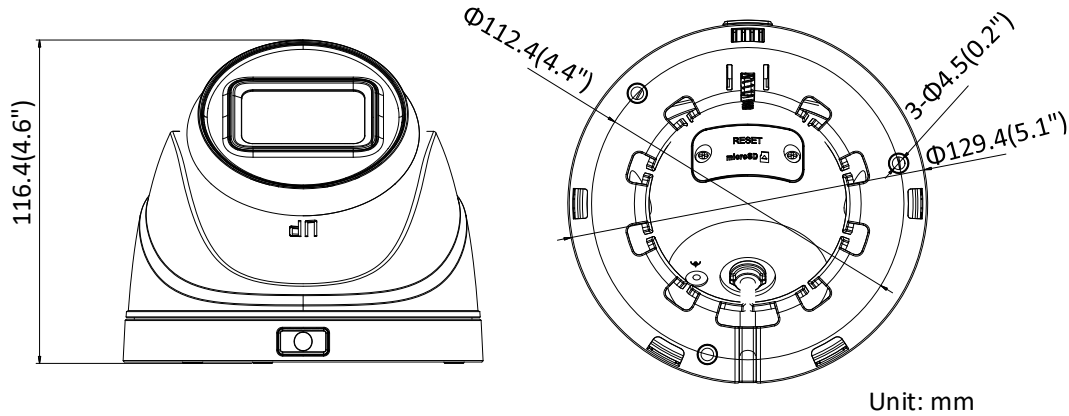

Available Model

HWI-T641H-Z(2.8 to 12 mm)

Dimensions

Accessories

Distributed by

HIKVISION®
HiWatch Series

Headquarters
No.555 Qianmo Road, Binjiang District,
Hangzhou 310051, China
T +86-571-8807-5998
overseasbusiness@hikvision.com

Hikvision USA
T +1-909-895-0400
sales.usa@hikvision.com

Hikvision Italy
T +39-0438-6902
info.it@hikvision.com

Hikvision Singapore
T +65-6684-4718
sg@hikvision.com

Hikvision Africa
T +27 (10) 0351172
sale.africa@hikvision.com

Hikvision Europe
T +31-23-55-42-770
info.eu@hikvision.com

Hikvision France
T +33(0)1-85-330-450
info.fr@hikvision.com

Hikvision Oceania
T +61-2-8599-4233
salesau@hikvision.com

Hikvision Hong Kong
T +852-2151-1761

Hikvision Middle East
T +971-4-8816086
salesme@hikvision.com

Hikvision Spain
T +34-91-737-16-55
info.es@hikvision.com

Hikvision Canada
T +1-909-895-0400
sales.usa@hikvision.com

Hikvision Russia
T +7-495-669-67-99
sateru@hikvision.com

Hikvision Poland
T +48-22-460-01-50
poland@hikvision.com

Hikvision Korea
T +82-31-731-8841
sales.korea@hikvision.com

Hikvision India
T +91-22-28469900
sales@pramahikvision.com

Hikvision UK
T +01628-902140
support.uk@hikvision.com

Hikvision Brazil
T +55 11 3318-0050
Latam.support@hikvision.com