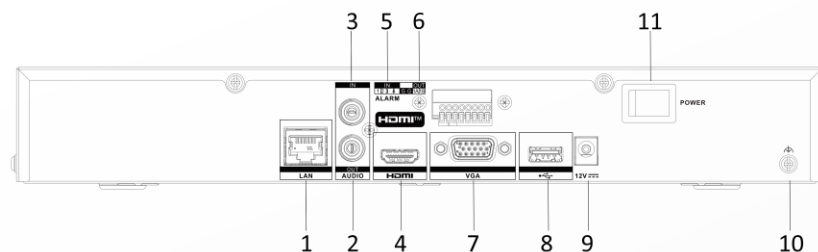

Physical Interface

No.	Description	No.	Description
1	LAN interface	7	VGA interface
2	Audio output	8	USB interface
3	Audio input	9	12V power supply
4	HDMI interface	10	GND
5	Alarm in	11	Power switch
6	Alarm out