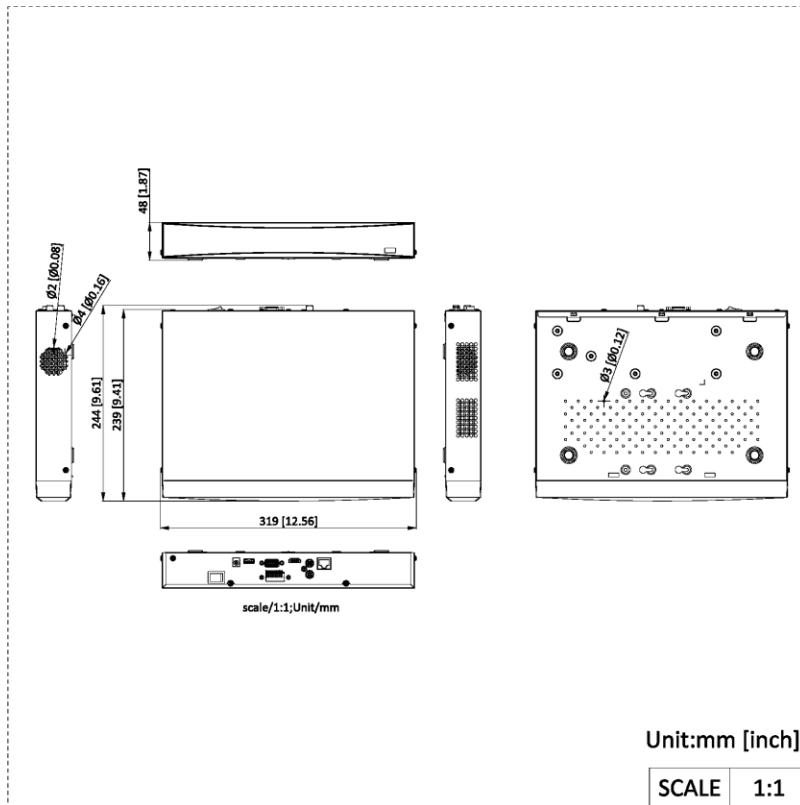

▪ **Available Model**

DS-7608NXI-K1/VPro(STD)

DS-7608NXI-K1/VPro(NEU)

▪ **Dimension**