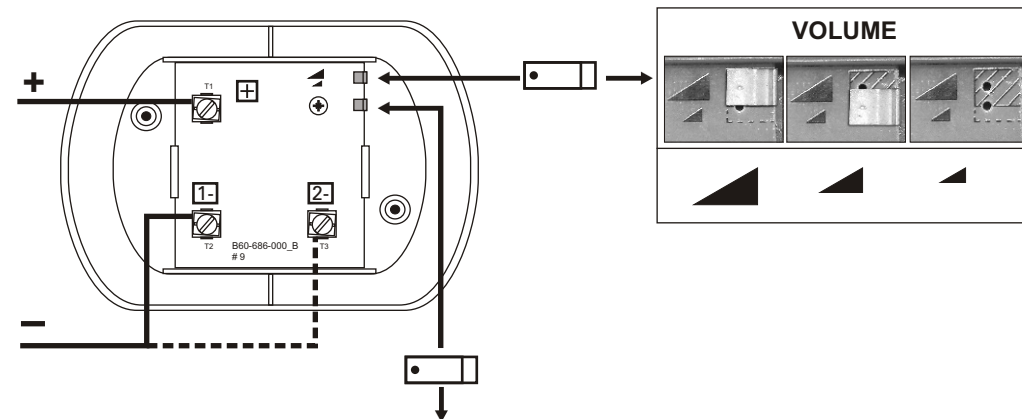

INSTALLATION INSTRUCTIONS FOR WALL MOUNT SOUNDERS TYPE EMA1224B4R/W

CONNECTION TERMINALS			LINK	TONE	
+	1-	2-	⊗		
✓	✓		✓	—	800Hz continuous
✓		✓	✓	⎓	800Hz/1000Hz alternating
✓	✓			—	500Hz/1200Hz slow whoop
✓		✓		⎓	800Hz DIN tone

Specification

Voltage Range 12VDC (10V to 14V)
24VDC (21V to 27V)

Output max.103dB(A) @ 1mtr
Sounder Output data, in accordance with EN54-3, is available on request, or via the website (details below).
Document Ref. D531.

Current 12mA @ 24VDC (800Hz continuous, High Volume)

Max wire size 2.5mm²

Temperature Range -30 to +70°C

IP Rating Meets the requirements of EN54-3, Type A
IP21C, when fitted to an approved mounting box

D-686 issue 8

KAC Alarm Company Limited. KAC House, Thornhill Road,
North Moons Moat, Redditch, B98 9ND, England.
Tel: +44 (0) 1527 406655 Fax: +44 (0) 1527 406677 www.kac.co.uk