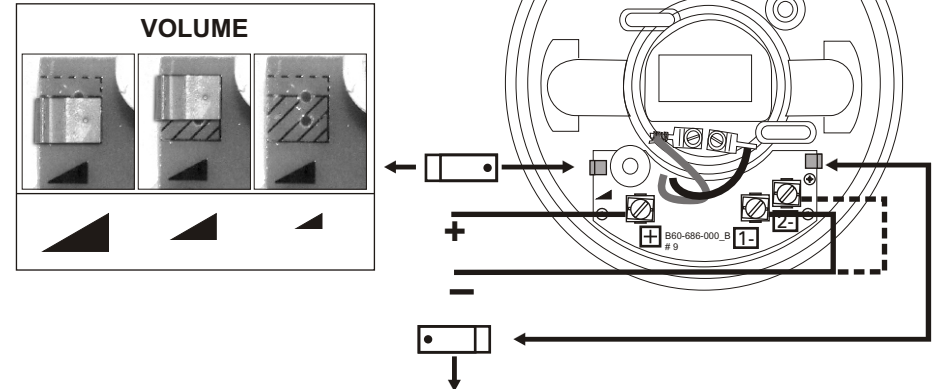

INSTALLATION INSTRUCTIONS FOR WALL MOUNT SOUNDERS TYPE DBS1224B4W

CONNECTION TERMINALS				LINK	TONE	
+	1-	2-	⊗			
✓	✓		✓	—		800Hz continuous
✓		✓	✓	⎓		800Hz/1000Hz alternating
✓	✓			—		500Hz/1200Hz slow whoop
✓		✓		⎓		800Hz DIN tone

Specification

Voltage Range 12VDC (10V to 14V)
Output 24VDC (21V to 27V)
max.93dB(A) @ 1mtr
Sounder Output data, in accordance with EN54-3, is available on request, or via the website (details below).
Document Ref. D531..
Current 12mA @ 24VDC (800Hz continuous, High Volume)
Max wire size 2.5mm²
Temperature Range -30 to +70C
Meets the requirements of EN54-3, Type A
IP21C, when fitted to an approved mounting box

D-686 issue 8