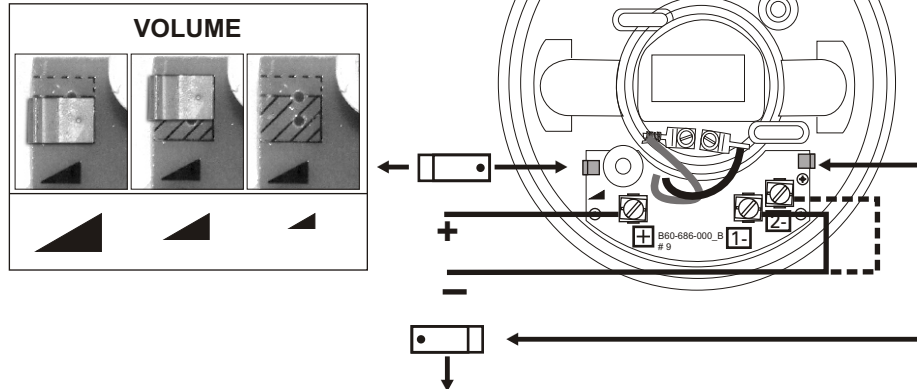

INSTALLATION INSTRUCTIONS FOR WALL MOUNT SOUNDERS TYPE DBS1224B4W

CONNECTION TERMINALS				LINK	TONE	
+	1-	2-	⊗			
✓	✓		✓	—		800Hz continuous
✓		✓	✓	⎓		800Hz/1000Hz alternating
✓	✓			—		500Hz/1200Hz slow whoop
✓		✓		⎓		800Hz DIN tone

Specification

Voltage Range 12VDC (10V to 14V)
Output 24VDC (21V to 27V)
max.93dB(A) @ 1mtr
Sounder Output data, in accordance with EN54-3, is available on request, or via the website (details below).
Document Ref. D531.
Current 12mA @ 24VDC (800Hz continuous, High Volume)
Max wire size 2.5mm²
Temperature Range -30 to +70C
Meets the requirements of EN54-3, Type A
IP21C, when fitted to an approved mounting box

D-686 issue 8