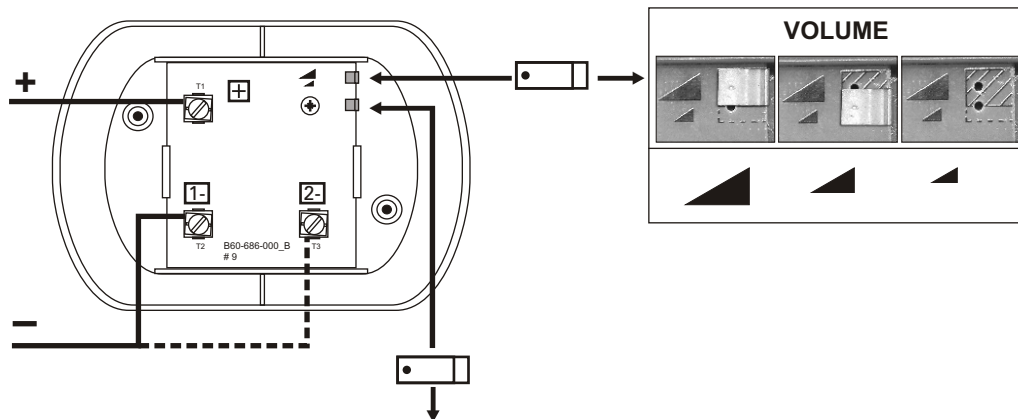

INSTALLATION INSTRUCTIONS FOR WALL MOUNT SOUNDERS TYPE EMA1224B4R/W

CONNECTION TERMINALS			LINK	TONE	
+	1-	2-	⊗		
✓	✓		✓	—	800Hz continuous
✓		✓	✓	⎓	800Hz/1000Hz alternating
✓	✓			—	500Hz/1200Hz slow whoop
✓		✓		⎓	800Hz DIN tone

Specification

Voltage Range 12VDC (10V to 14V)
24VDC (21V to 27V)

Output max.103dB(A) @ 1mtr
Sounder Output data, in accordance with EN54-3, is available on request, or via the website (details below).
Document Ref. D531.

Current 12mA @ 24VDC (800Hz continuous, High Volume)

Max wire size 2.5mm²

Temperature Range -30 to +70°C

IP Rating Meets the requirements of EN54-3, Type A
IP21C, when fitted to an approved mounting box

D-686 issue 8

KAC Alarm Company Limited. KAC House, Thornhill Road,
North Moons Moat, Redditch, B98 9ND, England.
Tel: +44 (0) 1527 406655 Fax: +44 (0) 1527 406677 www.kac.co.uk